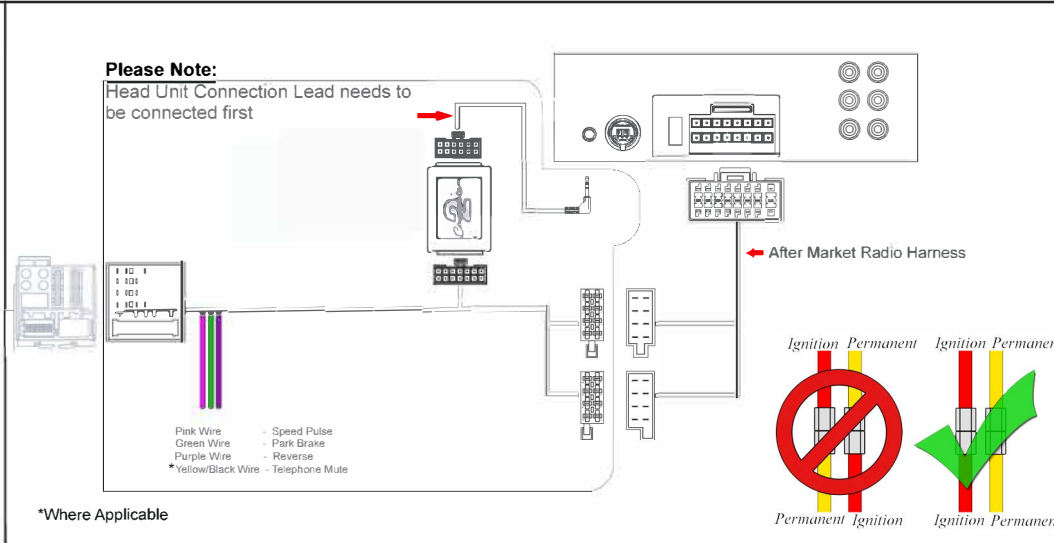

Installation Guide

Part No: CHGM5C Can-Bus Steering Wheel Control Interface

powered by

Vehicle Compatibility:

For Vehicle Compatibility visit <https://aerpro.com/CHGM6C>

Steering Wheel Control Functions

Source

Track Up Volume Up

Track Down Volume Down

* Note All Dates are guide lines only as specifications of vehicles change

Installation Guide

Part No: CHGM5C Can-Bus Steering Wheel Control Interface

powered by

Board Computer / System Settings