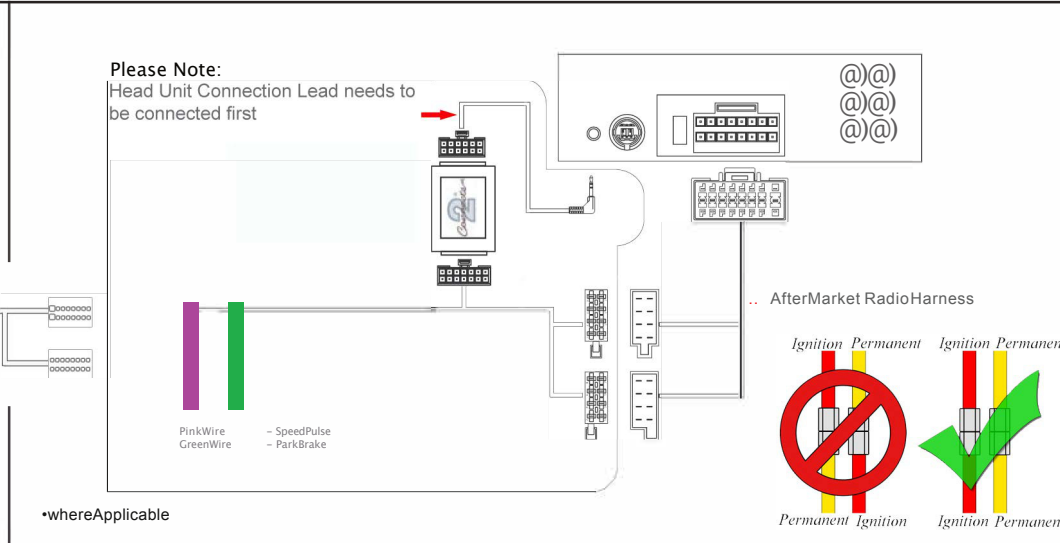

Installation Guide

powered by

Part No: CHHY8N Hyundai Steering Wheel Control Interface

Vehicle Compatibility:

For Vehicle Compatibility visit <https://aerpro.com/CHHY8N>

Steering Wheel Control Functions

* Note All Dates are guide lines only as specifications of vehicles change