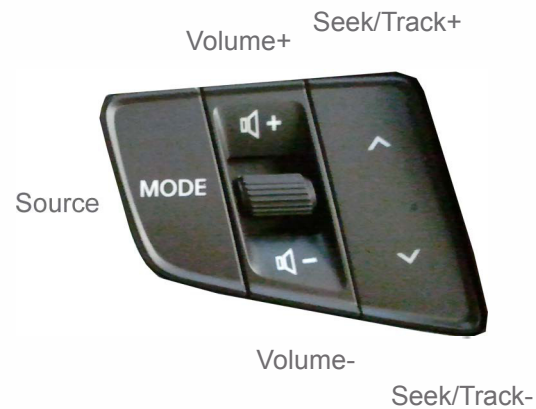

Installation Guide

powered by

Part No: CHHY8N Hyundai Steering Wheel Control Interface

Vehicle Compatibility:

For Vehicle Compatibility visit <https://aerpro.com/CHHY8N>

Steering Wheel Control Functions

* Note All Dates are guide lines only as specifications of vehicles change