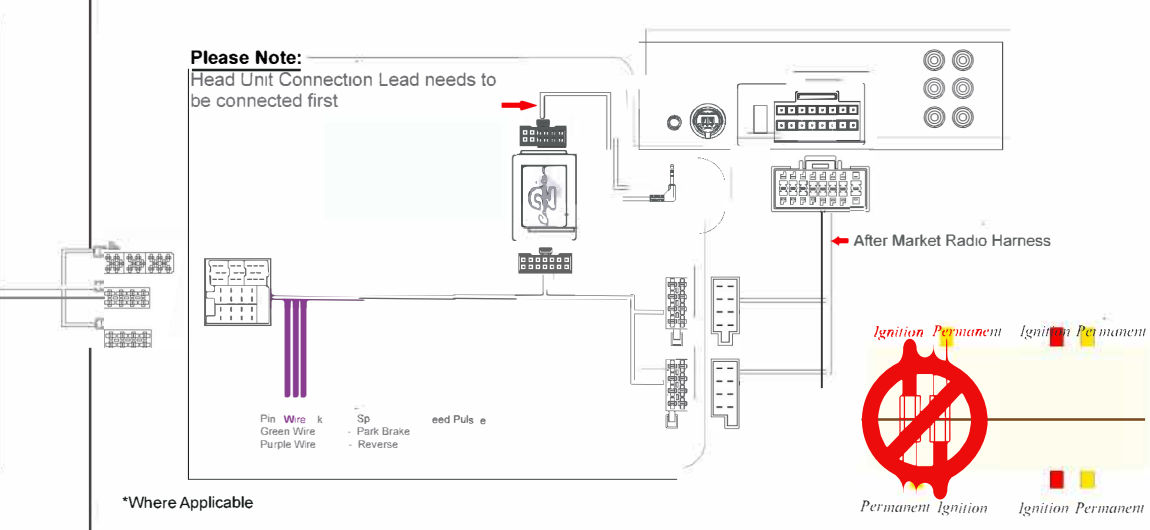

Installation Guide

Part No: CHPS1C

Porsche Can-Bus Steering Wheel Control Interface

...connecting to the aftermarket

Vehicle Compatibility:

Porsche Cayenne 2002 >

Vehicles with 36 Way ISO Connector
Non Amplified Vehicles

Steering Wheel Control Functions

* Note All Dates are guide lines only as specifications of vehicles change