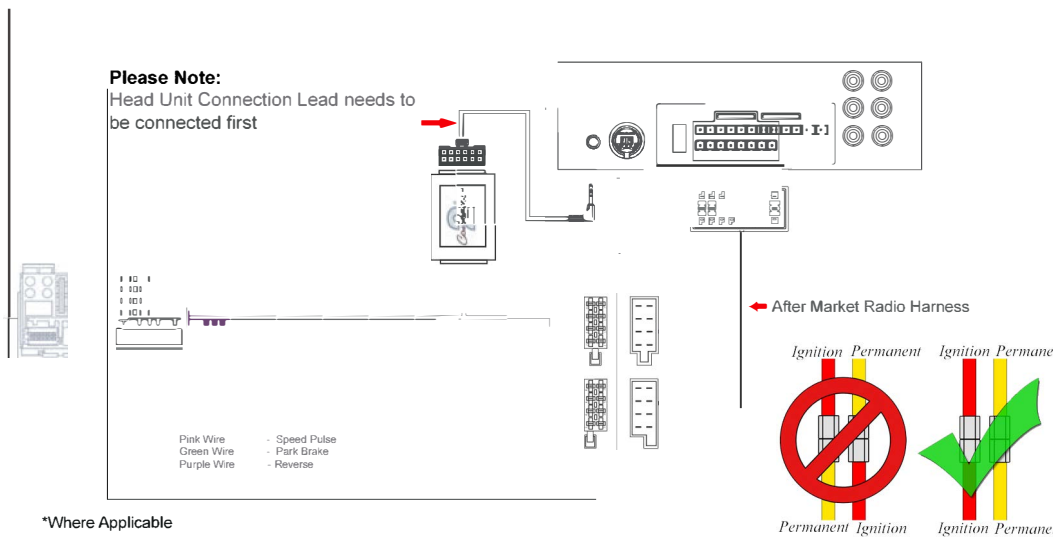

# Installation Guide

powered by

Part No: **CHRN2C** Renault Can-bus Steering Wheel Control Interface

## Steering Wheel Control Functions

Vehicle Compatibility:

For Vehicle Compatibility visit <https://aerpro.com/CHRN2C>

Track Up

Track Down

Source

Volume Up

Volume Down