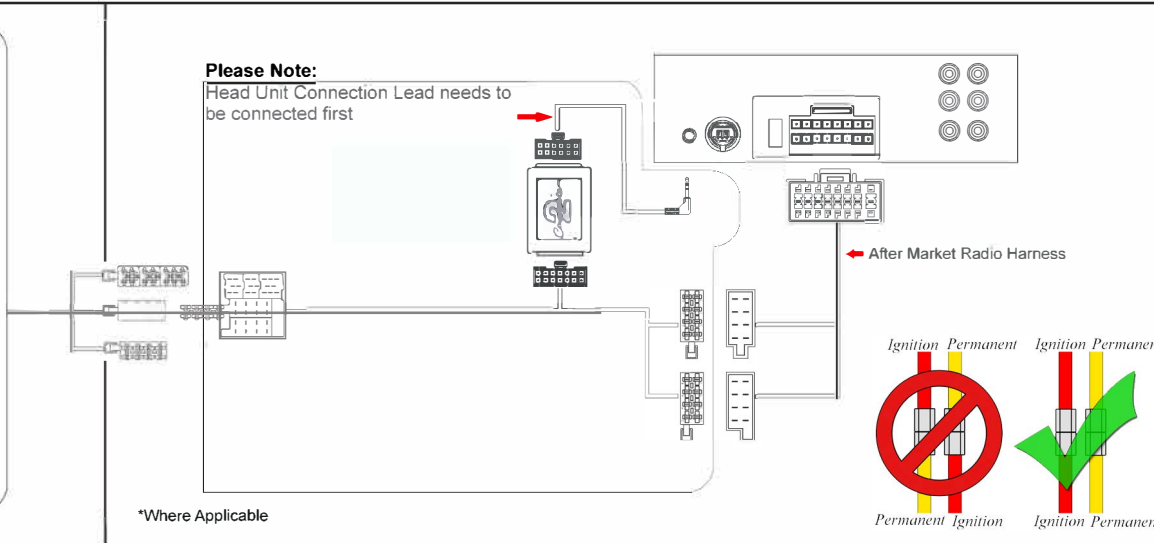

Installation Guide

Part No: CHVW5C VW Steering Wheel Control Interface

Aerpro[®]
First Choice

powered by
Connects²[®]

Vehicle Compatibility:

For Vehicle Compatibility visit
<https://aerpro.com/CHVW5C>

Steering Wheel Control Functions

Seek/Track+

Seek/Track-

Volume +

Volume -