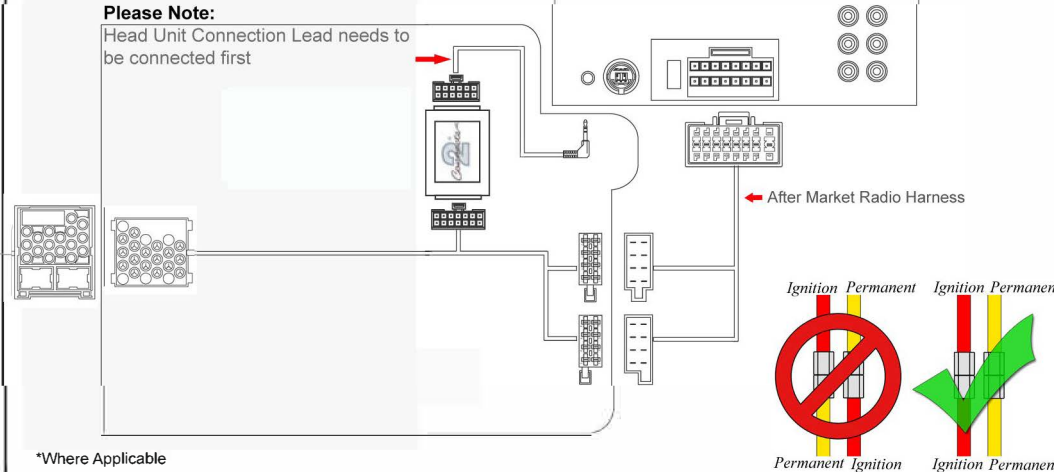

# Installation Guide

Part No: **FP9221K** BMW Steering Wheel Control Interface

## Steering Wheel Control Functions

Volume +

Volume -

Seek/Track+

Seek/Track-

Pick Up  
(If supported by head unit)

Hang Up  
(If supported by head unit)  
or Mute