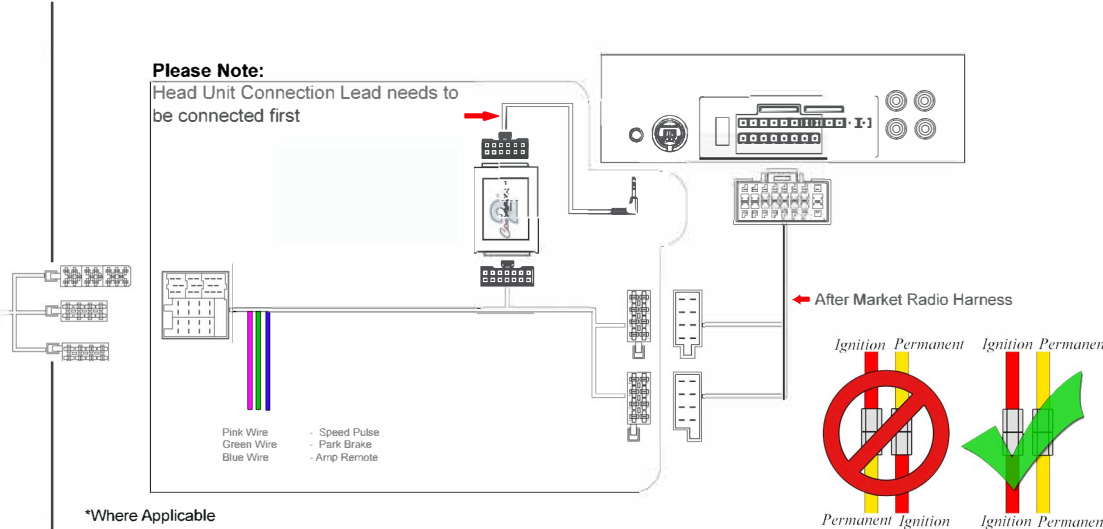

# Installation Guide

Part No: **FP9227K** Hyundai Steering Wheel Control Interface

## Steering Wheel Control Functions

\* Note All Dates are guide lines only as specifications of vehicles change