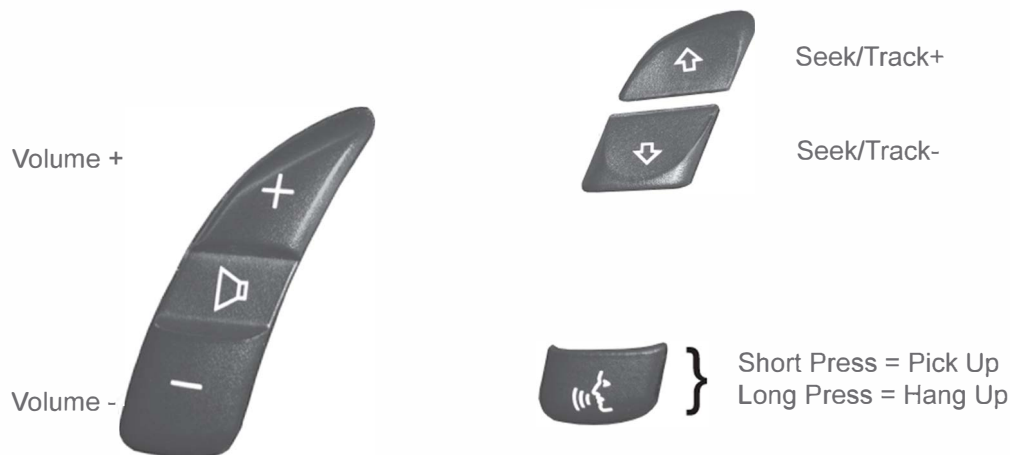

Steering Wheel Control Functions

* Note All Dates are guide lines only as specifications of vehicles change