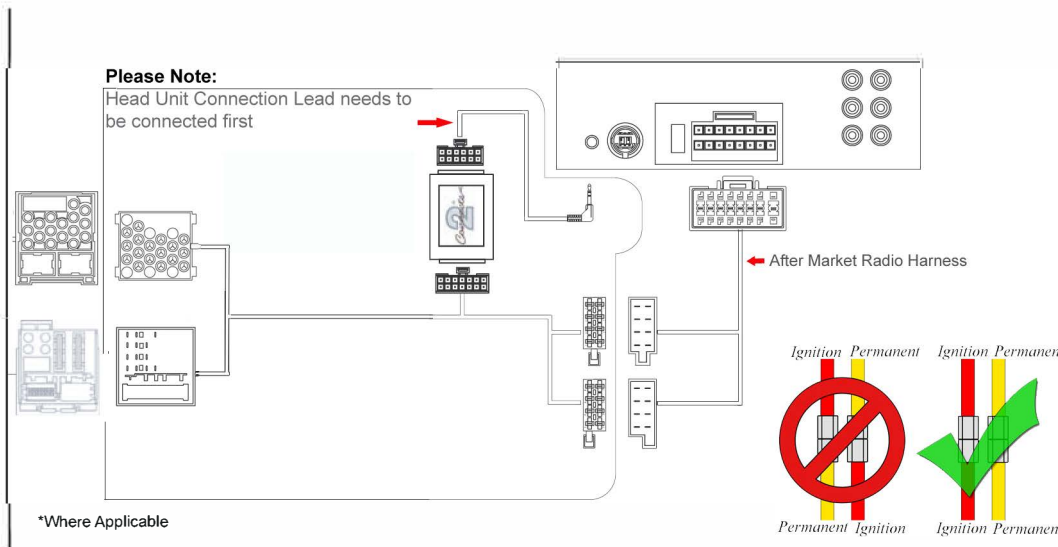

# Installation Guide

Part No: **FP9232K** BMW Steering Wheel Control Interface

Aerpro®  
First Choice

powered by  
**Connects 2**®

## Steering Wheel Control Functions

\* Note All Dates are guide lines only as specifications of vehicles change