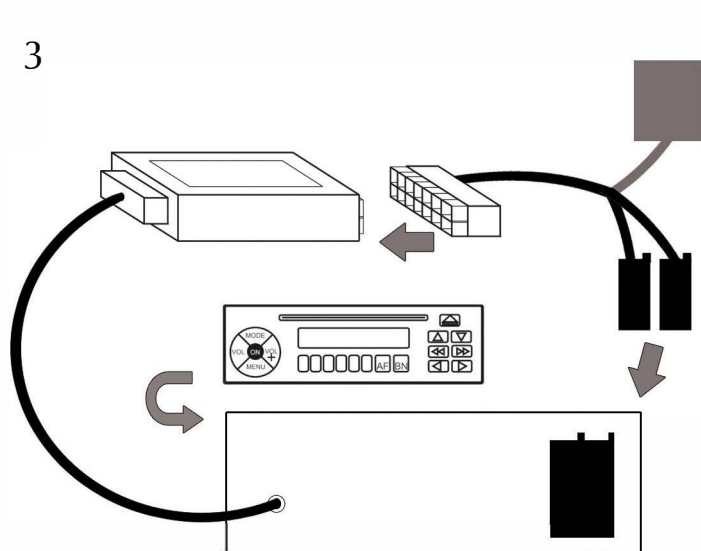

Installation Guide

FP9245MK - Vehicles with Rectangle OEM Stereo

powered by

Kit Contents

1 x Pair Release Keys

1 x Charcoal Grey Facia Plate

1 x Steering Wheel Interface

1 x Aerial Adapter

1

2

3

4

5