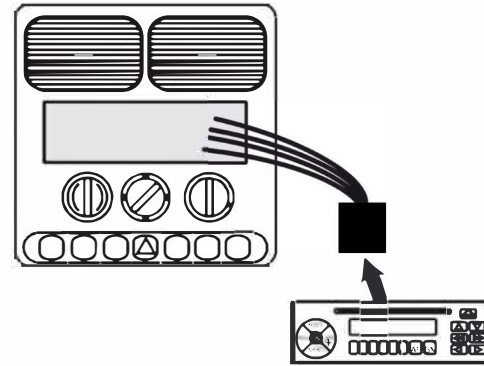

Installation Guide

FP9245MK - Vehicles with Rectangle OEM Stereo

powered by

Kit Contents

1 x Pair Release Keys

1 x Charcoal Grey Facia Plate

1 x Steering Wheel Interface

1 x Aerial Adapter

1

2

3

4

5