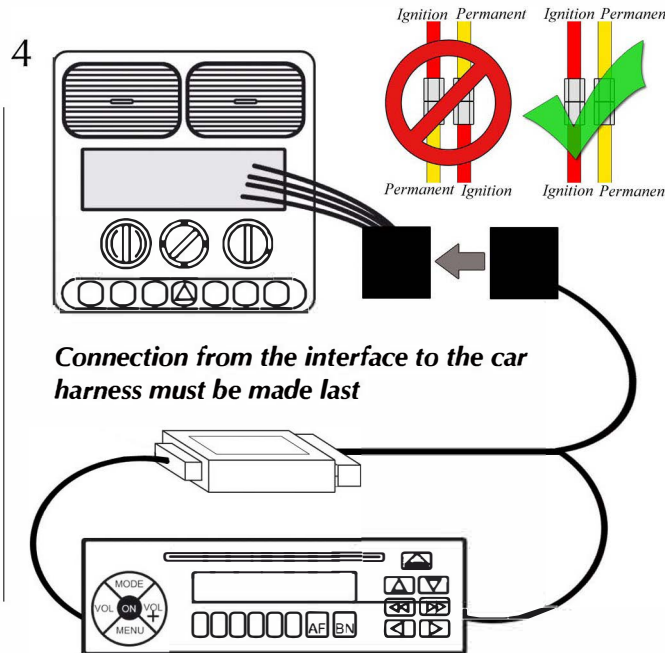

Installation Guide

FP9245MK - Vehicles with Rectangle OEM Stereo

powered by

Kit Contents

1 x Pair Release Keys

1 x Charcoal Grey Facia Plate

1 x Steering Wheel Interface

1 x Aerial Adapter

1

2

3

4

5