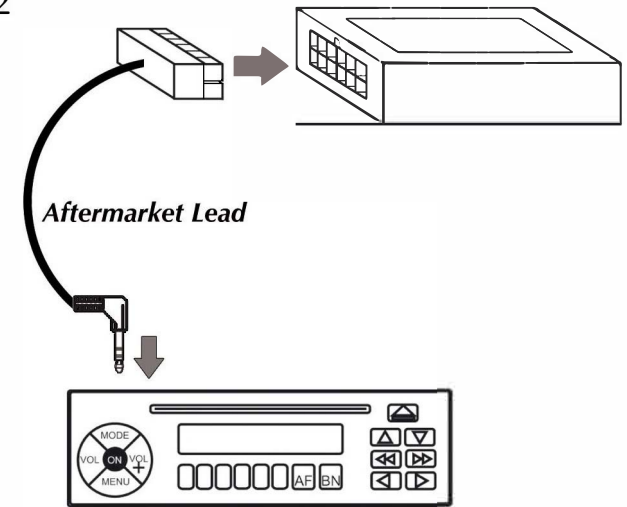

Installation Guide

FP9245MK - Vehicles with Rectangle OEM Stereo

powered by

Kit Contents

1 x Pair Release Keys

1 x Charcoal Grey Facia Plate

1 x Steering Wheel Interface

1 x Aerial Adapter

1

2

3

4

5