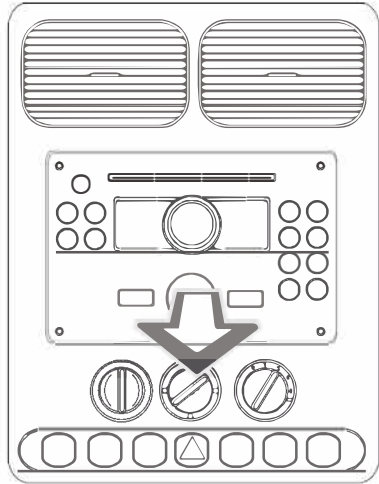

Installation Guide

Part No: **FP9292K**

Vehicle Compatibility:

For Vehicle Compatibility visit <https://aerpro.com/FP9292K>

Steering Wheel Control Functions

* Note All Dates are guide lines only as specifications of vehicles change