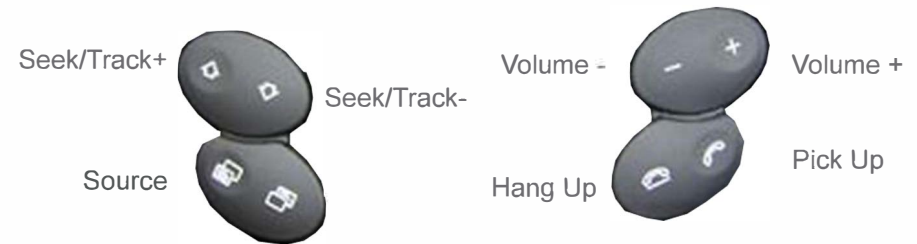

Installation Guide

Part No: **FP9292K**

Vehicle Compatibility:

For Vehicle Compatibility visit <https://aerpro.com/FP9292K>

Steering Wheel Control Functions

* Note All Dates are guide lines only as specifications of vehicles change