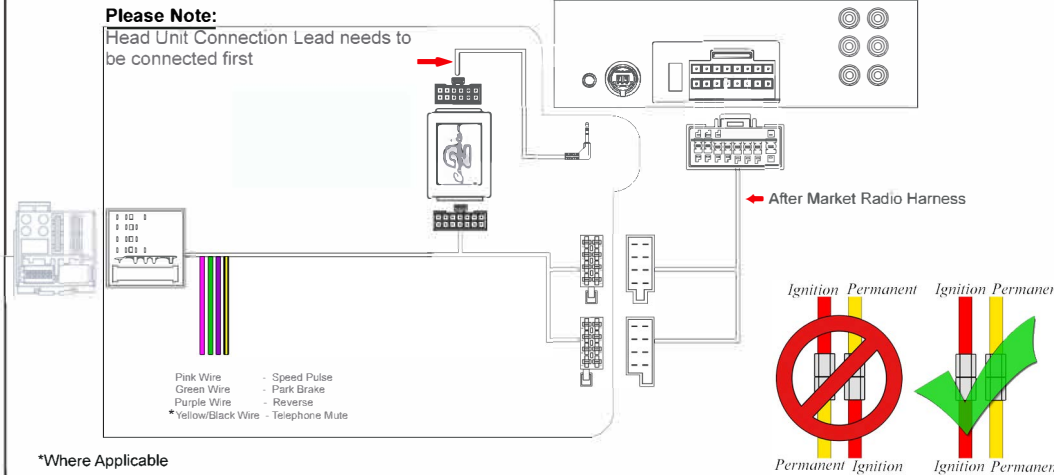

Installation Guide

Part No: **FP9292K**

Vehicle Compatibility:

For Vehicle Compatibility visit <https://aerpro.com/FP9292K>

Steering Wheel Control Functions

* Note All Dates are guide lines only as specifications of vehicles change